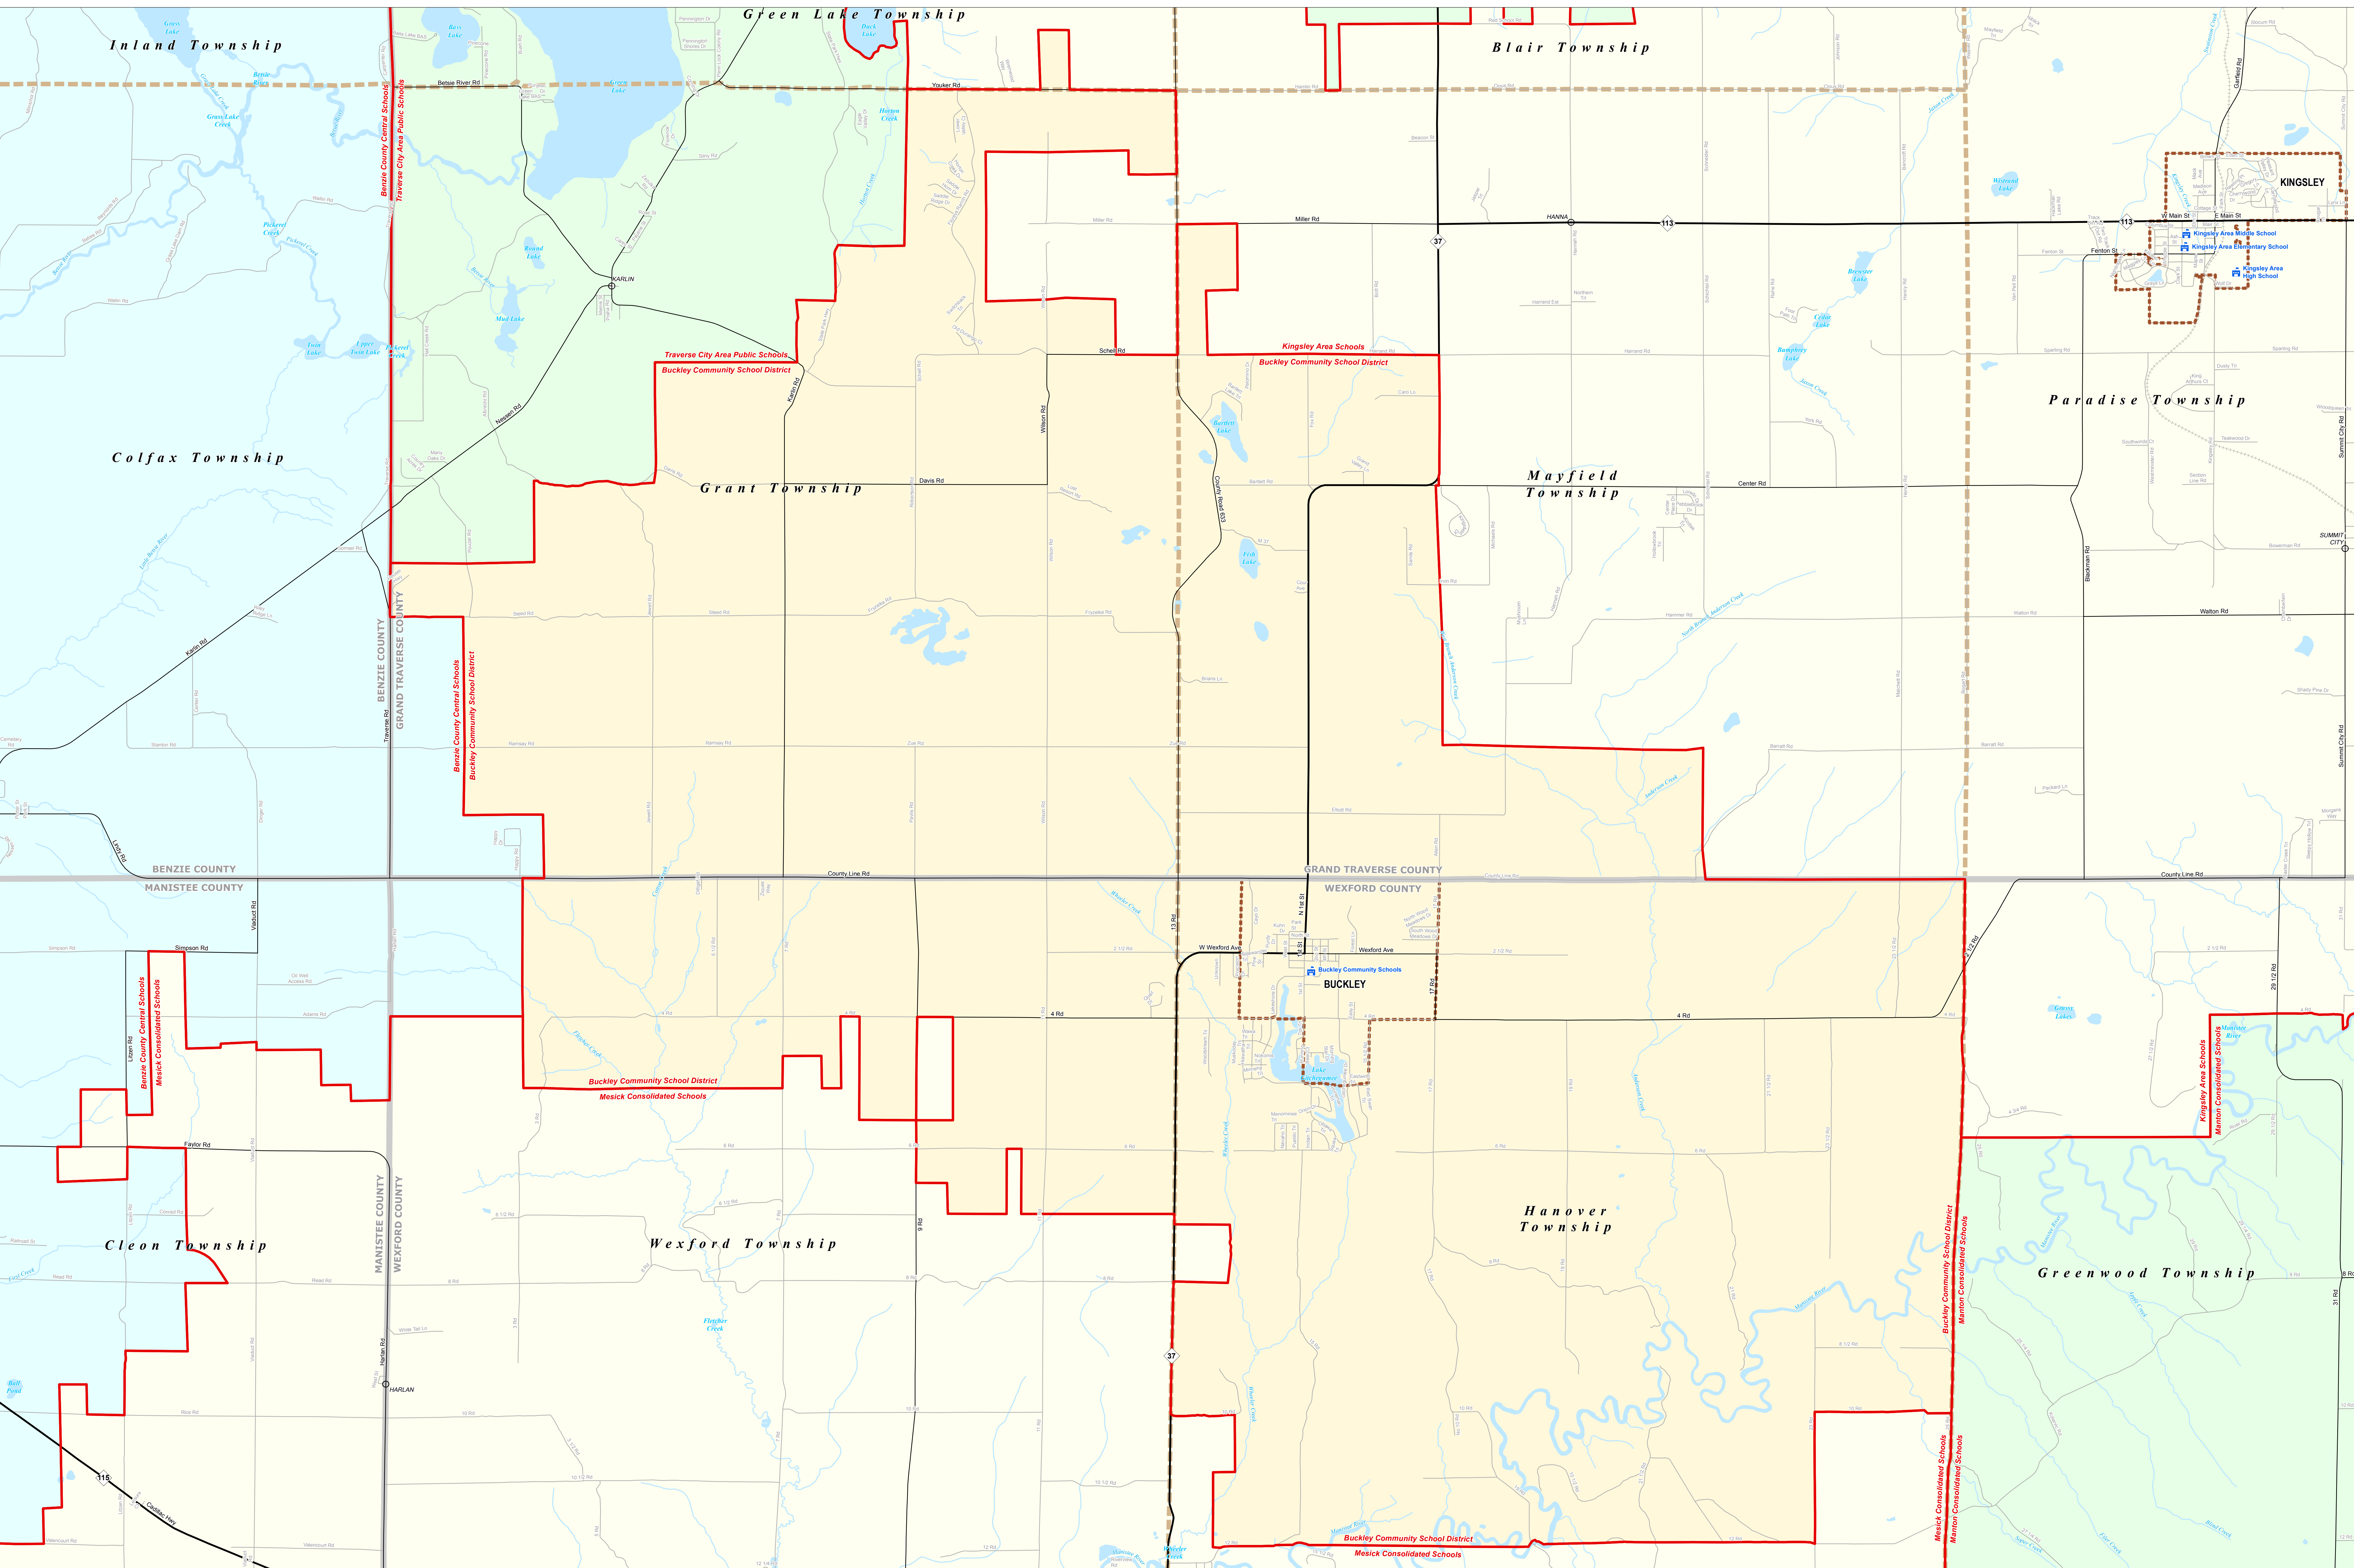

BUCKLEY COMMUNITY SCHOOL DISTRICT

Traverse Bay Area ISD

0 0.25 0.5 1 Miles

Legend	
School District	School
County	Water Feature
City	River, Stream, or Drain
Township	Freeway
Village	Highway
Census Designated Place	Primary Road
	Local Road
	Railroad
	Unincorporated Place